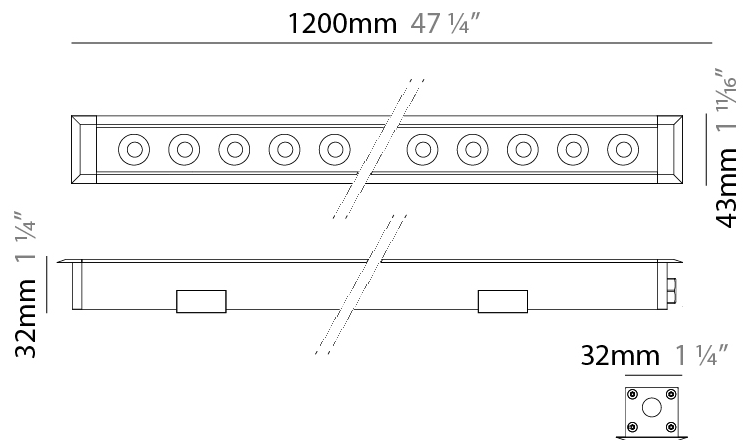

MINI CORNICHE RECESSED

E91639- _____ - _____
base number   Finish   Lens
                         Options   Options

1. To build a product code in our configurator select the specify button on the base model # product page
2. To build a manual product code on this datasheet choose from the options listed below in blue font and add the suffix to the base model #

GENERAL

Series: Mini Corniche
Brand: Platek
Division: Exterior
Mounting Type: Recessed
Mounting Location: In-Ground
Subcategory: Walk Over

PHYSICAL

Shape: Rectangle
Length (mm): 1220
Length (in): 48 1/2
Width (mm): 43
Width (in): 1 5/8
Height (mm): 32
Height (in): 1 1/2
Light Distribution: Uplight
Screws: A4 stainless steel
Diffuser: Clear tempered glass
Gasket: Gore-Tex valve to prevent condensation
Fixture Finish: [BLK / WHI / GRY / COR / ANT / BRZ](#)
Fixture Material: Extruded Aluminum

ELECTRICAL

Lamp Type: LED
Total Output Wattage (W): 46
Dimming: Bluetooth technology or DMX
Control Gear: DMX
Driver Included: No
Driver Location: Remote
Driver Type: Constant Current - Universal
Driver Class: Class 2
Input Voltage (V): 120 - 277
Constant Current (MA): 500

LED

Number of LEDs: 32
Color Temperature (°K): RGBW
CRI: >80 CRI
Lamp Life (hrs): 60000
Special LEDs offerings: RGBW

OPTICAL

Optic°: [26 / 47 / ELL](#)

RATINGS AND CERTIFICATIONS

Certified By: Certified for North American Standards
IP rating: IP67
IK Rating: IK07
Bug Rating: B1 U0 G0
Upon Request: Higher Maximum Ambient Temperature