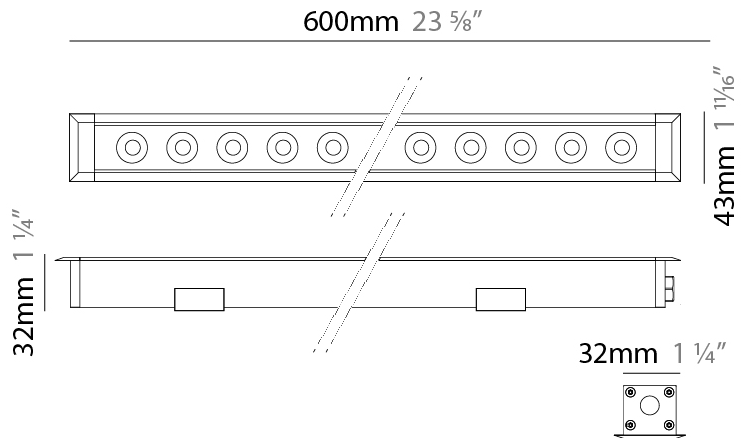

MINI CORNICHE RECESSED

E91638- _____ - _____
base number   Finish   Lens
                         Options   Options

1. To build a product code in our configurator select the specify button on the base model # product page
2. To build a manual product code on this datasheet choose from the options listed below in blue font and add the suffix to the base model #

GENERAL

Series: Mini Corniche
Brand: Platek
Division: Exterior
Mounting Type: Recessed
Mounting Location: In-Ground
Subcategory: Walk Over

PHYSICAL

Shape: Rectangle
Length (mm): 620
Length (in): 24 7/16
Width (mm): 43
Width (in): 1 11/16
Depth (mm): 32
Depth (in): 1 1/4
Light Distribution: Uplight
Diffuser: Tempered Glass - 5mm / 3/16" thick
Gasket: Gore-Tex valve to prevent condensation
Fixture Finish: [BLK / WHI / GRY / COR / ANT / BRZ](#)
Fixture Material: Extruded Aluminum

ELECTRICAL

Lamp Type: LED
Total Output Wattage (W): 23
Dimming: Bluetooth technology or DMX
Control Gear: DMX
Driver Included: No
Driver Location: Remote
Driver Type: Constant Current - Universal
Driver Class: Class 2
Input Voltage (V): 120 - 277
Constant Current (MA): 500

LED

Number of LEDs: 16
Color Temperature (°K): RGBW
CRI: >80 CRI
Lamp Life (hrs): 60000
Special LEDs offerings: RGBW

OPTICAL

Optic°: [28 / 47 / ELL](#)

RATINGS AND CERTIFICATIONS

Certified By: Certified for North American Standards
IP rating: IP67
IK Rating: IK07
Bug Rating: B1 U0 G0
Upon Request: Higher Maximum Ambient Temperature